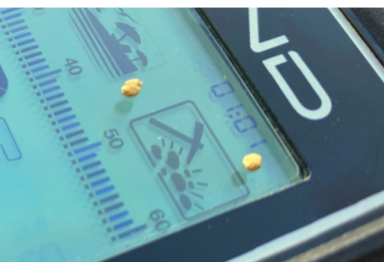

The LEGEND

PRO PACK