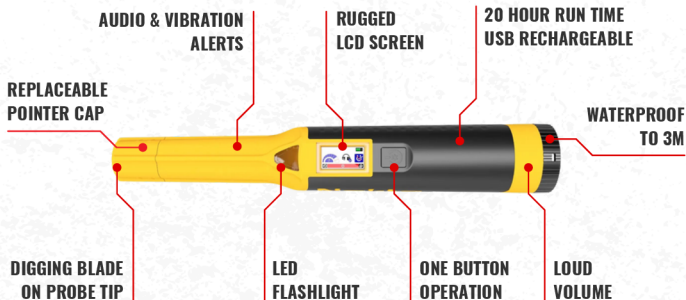

ACCLIPPOINT

PIN POINTER

ACCUPPOINT

PIN POINTER

RETRIEVE TARGETS SMARTER & FASTER

Second only to your full-sized metal detector, a pinpointer is one of the most important tools when metal detecting for coins, relics, jewellery and more. The Nokta AccuPOINT sets itself apart as the most well-thought-out and easy-to-use pinpointer, making the detecting experience smoother and more fun! AccuPOINT features an unbeatable combination of features including Iron vs. Non-Iron audio (Discrimination), Bluetooth Connectivity, LED Flashlight, USB-C Rechargeable Battery and a fully waterproof design (to 3 metres). With the colour LCD backlit screen, you can feel confident of your settings at all times, as well as easily adjust them (sensitivity, volume, modes, or power on/off).

IRON/NON-IRON AUDIO

Produces different tones on iron/non iron targets (ferrous vs. non ferrous).

WATERPROOF TO 3M

Search around or in water with confidence, waterproof down to 3m.

DETECTION ALERTS

Audio and/or Vibration alerts let you know when a target is found.